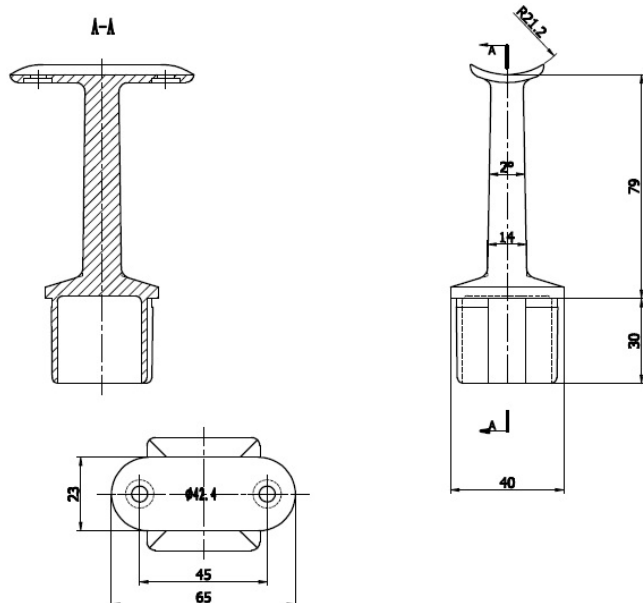

PRODUCT SHEET

Description:

Square Fixed Round Rail Support, SS304-Brushed, 40x40x2x79mm

Item number:

22.10.432-0

Units	Box	Carton	HS Code	Barcode
Pcs.	2	16	8302419000	
				5704866108751

SISO A/S

Mileparken 11
DK-2740 Skovlunde
Denmark
VAT: DK 24786013